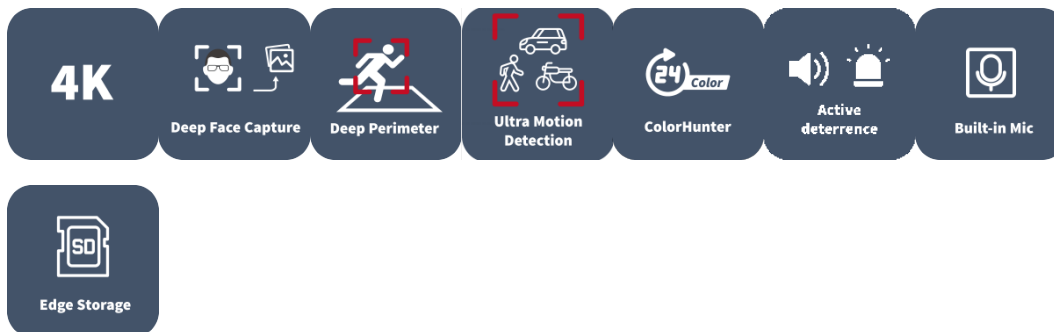

8MP HD Intelligent Light and Audible Warning Fixed Eyeball Network Camera

IPC3618SB-ADF28(40)KMC-I0

Features

- High quality image with 8MP, 1/2.8"CMOS sensor
- 8MP (3840*2160)@20fps; 5MP (3072*1728)@30/25fps; 4MP (2560*1440)@30/25fps; 2MP (1920*1080) @30/25fps
- Ultra 265, H.265, H.264, MJPEG
- Smart intrusion prevention, support false alarm filtering, include Cross Line, Intrusion, Enter Area, Leave Area detection
- Supports sound and light alarm linkage. When Smart intrusion prevention is triggered , the camera links sound alarm and light linkage.
- People Counting, support people flow counting and crowd density monitoring, suitable for different statistical scenarios
- 120dB true WDR technology enables clear image in strong light scene
- Support 9:16 Corridor Mode
- Built-in Mic and Speaker
- Smart IR, up to 30m (98ft) IR distance