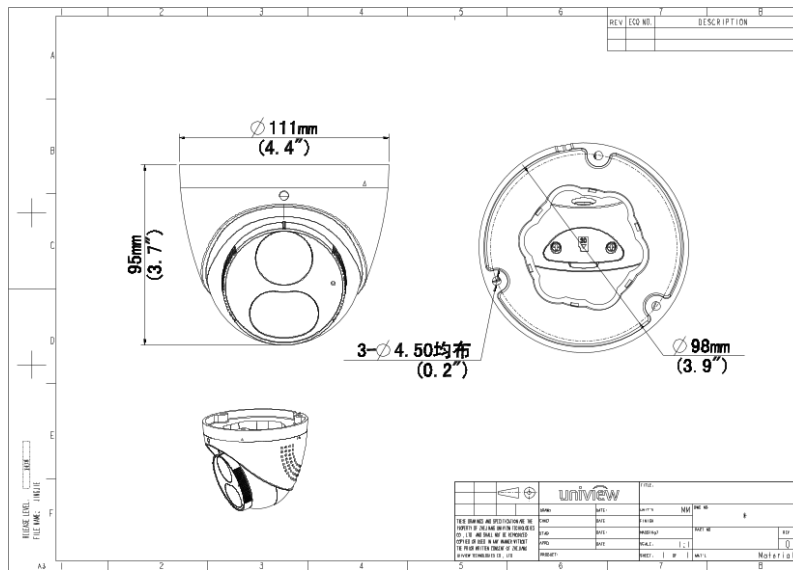

Dimensions

Accessories

TR-JB03-G-IN

Junction Box for Mini Fix-dome(Support wiring from behind)

TR-JB07/WM03-G-IN

Wall Mounting Assembling Bracket For 32 Fix-dome&Mini Fix-dome&Plastic Turret Camera

TR-WM03-D-IN

Wall Mounting Bracket for 32 Fix-dome&Mini Fix-dome&Plastic Turret Camera

TR-UM06-E-IN

Slant Mounting Bracket for Fixed Dome

TR-A01-IN

NPT 3/4" Waterproof Cable Gland

TR-UP06-IN

Universal Pole Mounting Bracket