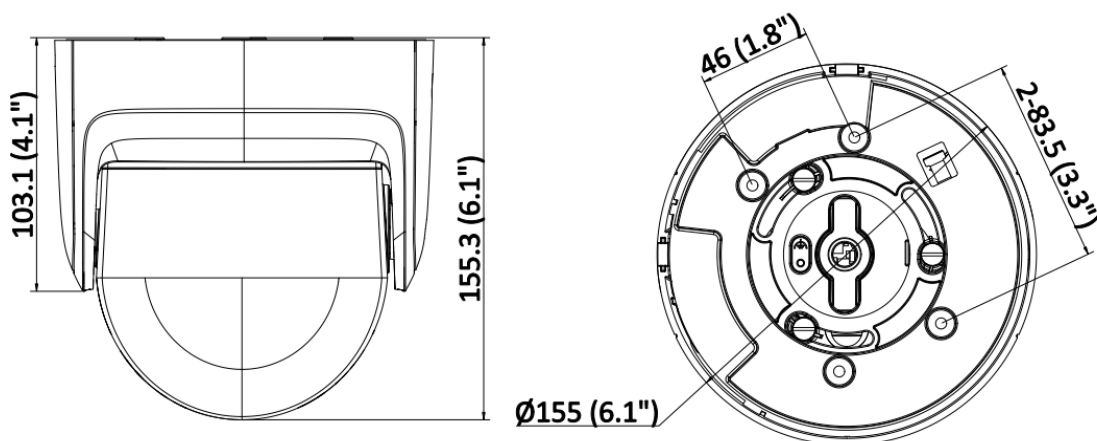

▪ **Dimension**

Unit:mm (inch)

- **Accessory**

- **Optional**

<b>DS-1473ZJ-155B</b> <b>Wall Mount</b>	<b>DS-1473ZJ-155</b> <b>Wall Mount</b>	<b>DS-1471ZJ-155</b> <b>Pendant Mount</b>
 A white, adjustable wall mount for a camera, featuring a curved arm and a circular base.	 A white, adjustable wall mount for a camera, featuring a curved arm and a circular base, shown from a different angle.	 A white, adjustable pendant mount for a camera, featuring a vertical post and a circular base.