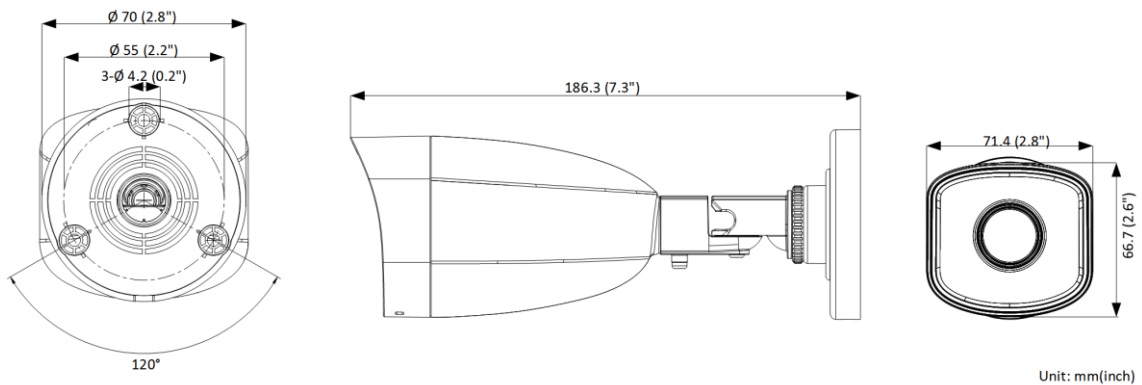

Image	
Image Settings	Saturation, brightness, contrast, sharpness, AGC, white balance adjustable by client software or web browser
Day/Night Switch	Auto, Schedule, Day, Night
Wide Dynamic Range (WDR)	120 dB
Image Enhancement	BLC, 3D DNR
Interface	
Ethernet Interface	1 RJ45 10 M/100 M self-adaptive Ethernet port
Event	
Basic Event	Motion detection, video tampering alarm, exception
Linkage	Upload to FTP, notify surveillance center, send email
General	
Power	12 VDC \pm 25%, 0.4 A, max. 5 W, \varnothing 5.5. mm coaxial power plug PoE: 802.3af, Class 3, 36 V to 57 V, 0.2 A to 0.15 A, max. 6.5 W
Dimension	186.3 mm \times 71.4 mm \times 66.7 mm (7.3" \times 2.8" \times 2.6")
Package Dimension	216 mm \times 121 mm \times 118 mm (8.5" \times 4.8" \times 4.6")
Weight	Approx. 270 g (0.6 lb.)
With Package Weight	Approx. 481 g (1.1 lb.)
Storage Conditions	-30 $^{\circ}$ C to 60 $^{\circ}$ C (-22 $^{\circ}$ F to 140 $^{\circ}$ F). Humidity 95% or less (non-condensing)
Startup and Operating Conditions	-30 $^{\circ}$ C to 60 $^{\circ}$ C (-22 $^{\circ}$ F to 140 $^{\circ}$ F). Humidity 95% or less (non-condensing)
Language	English, Ukrainian
General Function	Anti-flicker, heartbeat, mirror, password protection, privacy mask, watermark, IP address filter
Approval	
EMC	FCC SDoC: 47 CFR Part 15, Subpart B; CE-EMC: EN 55032: 2015, EN 61000-3-2:2019, EN 61000-3-3:2013+A1:2019, EN 50130-4: 2011+A1: 2014; RCM: AS/NZS CISPR 32: 2015; IC VoC: ICES-003: Issue 7; KC: KN 32: 2015, KN 35: 2015
Safety	UL: UL 62368-1; CB: IEC 62368-1:2014+A11; CE-LVD: EN 62368-1:2014/A11:2017; BIS: IS 13252(Part 1):2010/ IEC 60950-1: 2005
Environment	CE-RoHS: 2011/65/EU; WEEE: 2012/19/EU; Reach: Regulation (EC) No 1907/2006
Protection	IP67: IEC 60529-2013

▪ Available Model

IPC-B150H(2.8mm)(C)

IPC-B150H(4mm)(C)

▪ Dimension

▪ Accessory

▪ Optional

HiLook

Headquarters