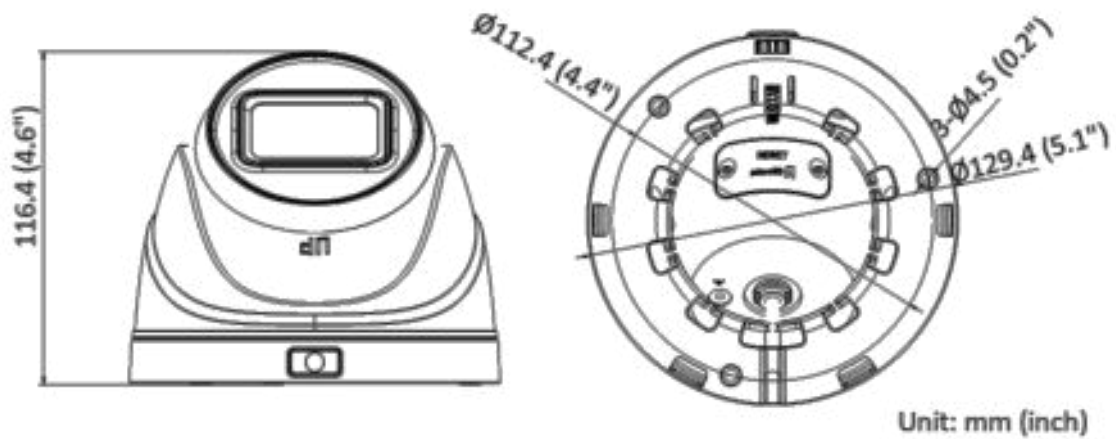

▪ **Available Model**

IPC-T651H-Z (2.8 to 12 mm)

▪ **Dimension**

▪ **Accessory**

▪ **Optional**

HIA-B201 Corner Mount	HIA-B101-130T Pendant Mount	HIA-B301 Vertical Pole Mount	HIA-B402-130T Wall Mount	HIA-J103 Junction Box
HIA-J202 Inclined Ceiling Junction Box